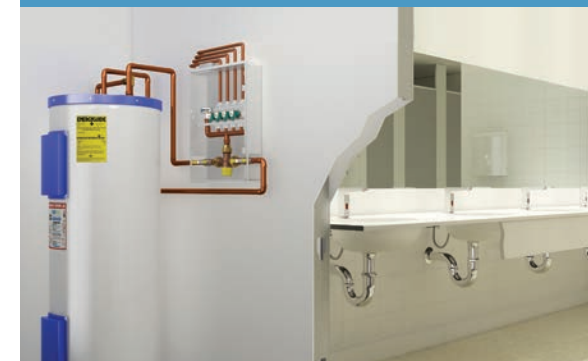

COMMERCIAL BATHROOM SOLUTIONS

The **one-pipe** hands-free solution

Made in USA

The UltraFlo Advantage

The UltraFlo one-pipe plumbing system provides one central manifold to operate up to 8 faucets. The system eliminates the need for valves, stops and power outlets under each faucet. Only one line of pex or copper and data cable is needed for each faucet.

- Single hole centerset
- Chrome finish
- Electronic sensor operation
- Brass body with lead-free waterway
- 15 ft. data cable included per faucet

Installation Options

The UltraFlo System offers flexible mounting options to serve multiple locations for up to 8 faucets.

RECESS OR SURFACE MOUNT UNDER COUNTER

REMOTE MOUNT IN MECHANICAL ROOM OR CHASE

CAN SERVE BACK-TO-BACK BATHROOMS

www.GoUltraFlo.com

COMMERCIAL BATHROOM SOLUTIONS

StreamLined Series

The StreamLined manifold system provides one water temperature and includes a hard wire connection. The system includes the manifold, faucets, data cables, and 12 volt power pack. Delivers water for up to 8 faucets. 1070 compliant mixing valve and shut off valves not included.

Choose the unit that fits your needs:
ULTRP 5-8S for up to eight faucets or
ULTRP 1-4S for up to four faucets.

Streamlined Series Features Include:

- Uses a single line of pex or copper
- 1 power outlet needed for up to 8 faucets
- Can be recessed or surface mounted
- Fits either 16" or 24" O.C. construction
- Hammer arrestor included
- 16 gauge housing with tamper proof cover