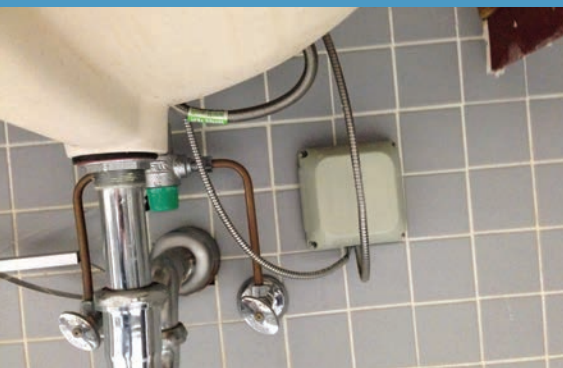

The UltraFlo Advantage

The UltraFlo one-pipe plumbing system provides one central manifold to operate up to 8 faucets. The system eliminates the need for valves, stops and power outlets under each faucet. Only one line of pex or copper and data cable is needed for each faucet.

- Saves Time & Material
- Simplifies Maintenance
- Tamper-Proof Design
- No Batteries to Change
- One Person Installation

TYPICAL INSTALLATION